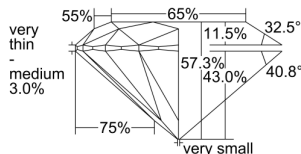

GIA®

FACSIMILE

GIA REPORT 2235214169

Verify this report at GIA.edu

GIA NATURAL DIAMOND DOSSIER®

March 05, 2024
GIA Report Number 2235214169
Shape and Cutting Style ..... Round Brilliant
Measurements ..... 5.36 - 5.46 x 3.10 mm

GRADING RESULTS

Carat Weight ..... 0.55 carat
Color Grade ..... J
Clarity Grade VS2
Cut Grade ..... Good

ADDITIONAL GRADING INFORMATION

Polish ..... Good
Symmetry ..... Fair
Fluorescence ..... Medium Blue
Clarity Characteristics..... Chip
Inscription(s): GIA 2235214169

PROPORTIONS

Profile to actual proportions

GRADING SCALES

GIA COLOR SCALE	GIA CLARITY SCALE	GIA CUT SCALE	
D	FLAWLESS	EXCELLENT	
E	INTERNALLY FLAWLESS		
F		VVS₁	VERY GOOD
G	VVS₂		
H	VS₁	GOOD	
I	VS₂		
J	SI₁	FAIR	
K	SI₂		
L	I₁	POOR	
M			I₂
N	I₃		
O			
P			
Q			
R			
S			
T			
U			
V			
W			
X			
Y			
Z